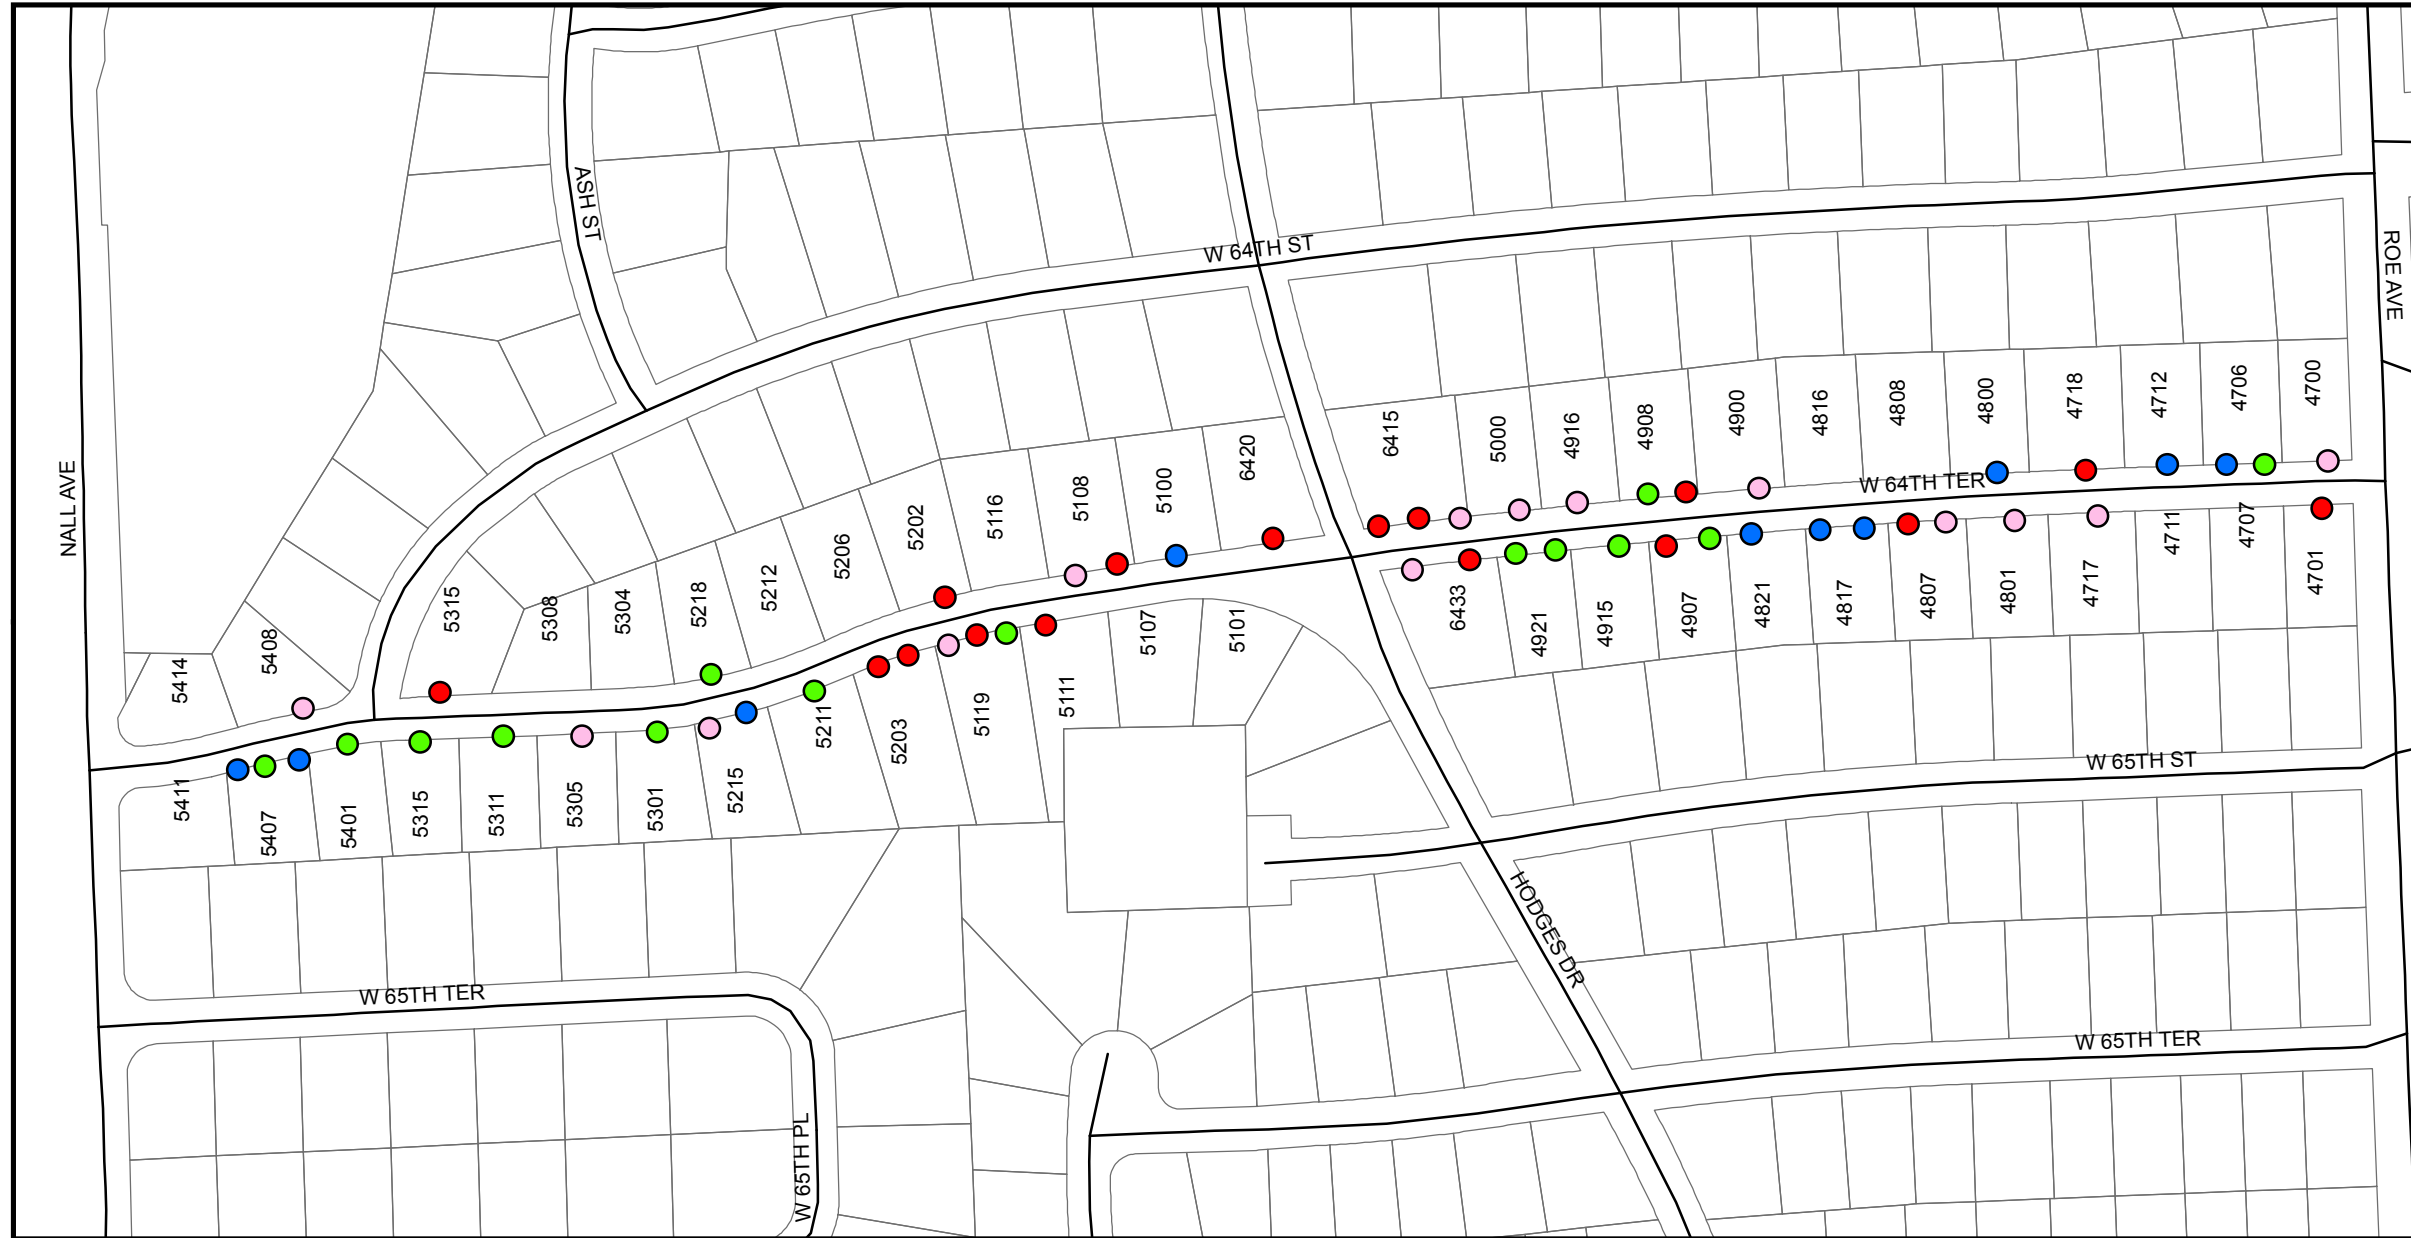

64th Terrace - Roe Ave to Nall Ave

LEGEND

- Ash Trees Proposed for Treatment by City
- Ash Trees Proposed for Removal by City
- Ash Trees Being Treated by Residents
- Ash Trees Proposed for Removal within Next Two Years by City