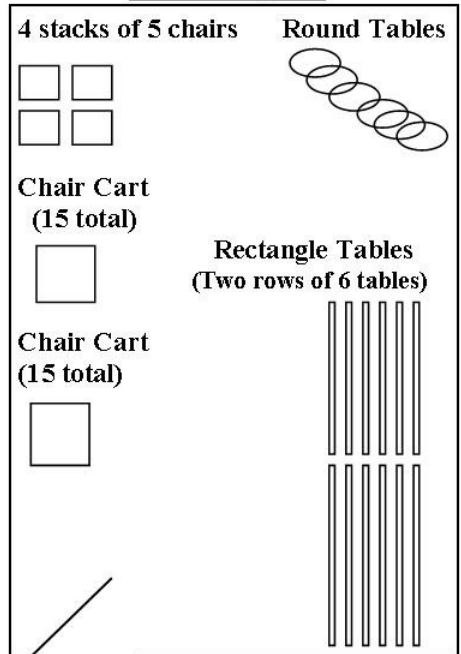

Welcome to the City of Prairie Village Community Center

STORAGE ROOM LAYOUT

Please make sure the storage room is exactly as shown when you exit the building.

Room Diagram

- Each chair cart should have 15 chairs for a total of 30 stacked chairs
- Remaining chairs should be placed in the back corner for a total of 4 stacks of 5 chairs each
- Rectangle tables should be placed in the front corner for a total of 12 tables
- The 6 round tables should be placed in the back corner for a total of 6 tables