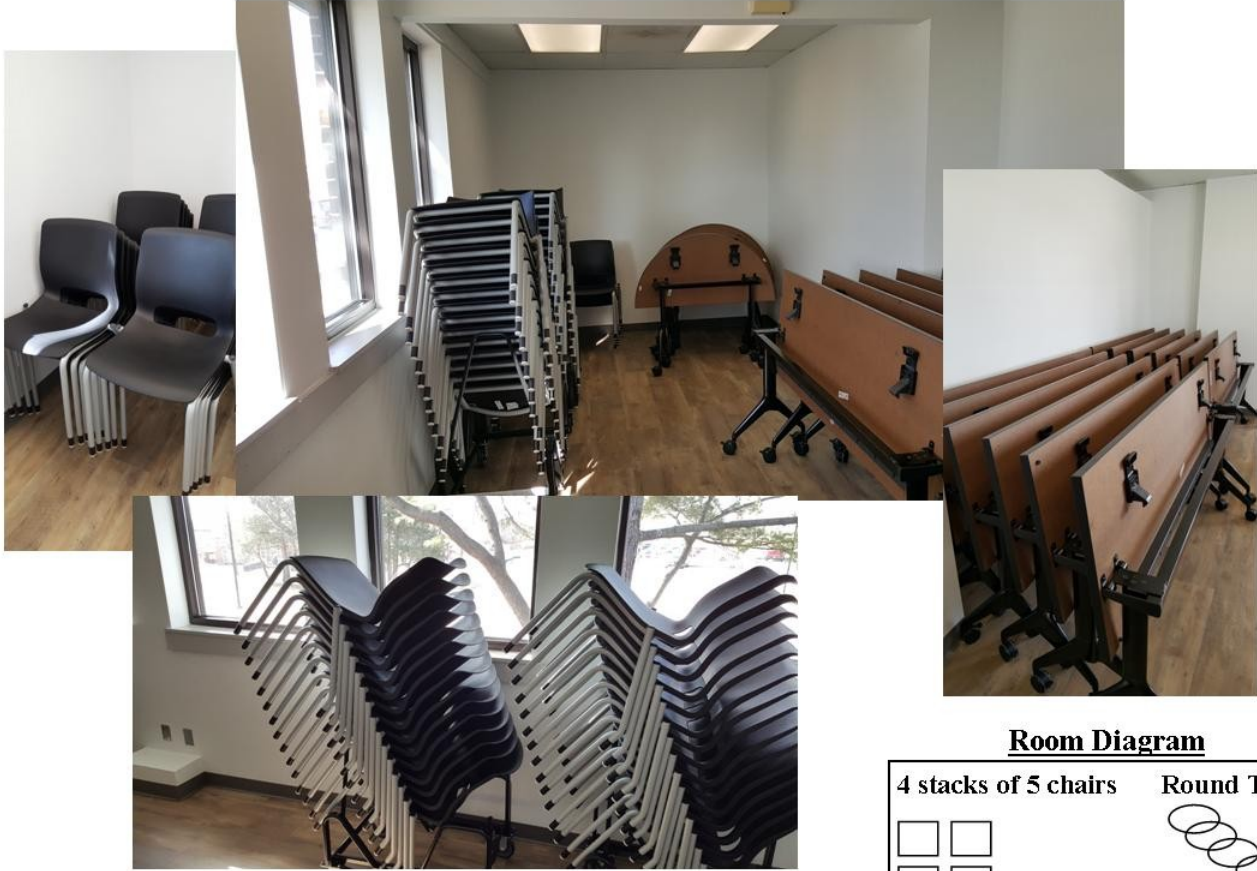

Welcome to the City of Prairie Village Community Center

STORAGE ROOM LAYOUT

Please make sure the storage room is exactly as shown when you exit the building.

Room Diagram

- Each chair cart should have 15 chairs for a total of 30 stacked chairs
- Remaining chairs should be placed in the back corner for a total of 4 stacks of 5 chairs each
- Rectangle tables should be placed in the front corner for a total of 12 tables
- The 6 round tables should be placed in the back corner for a total of 6 tables