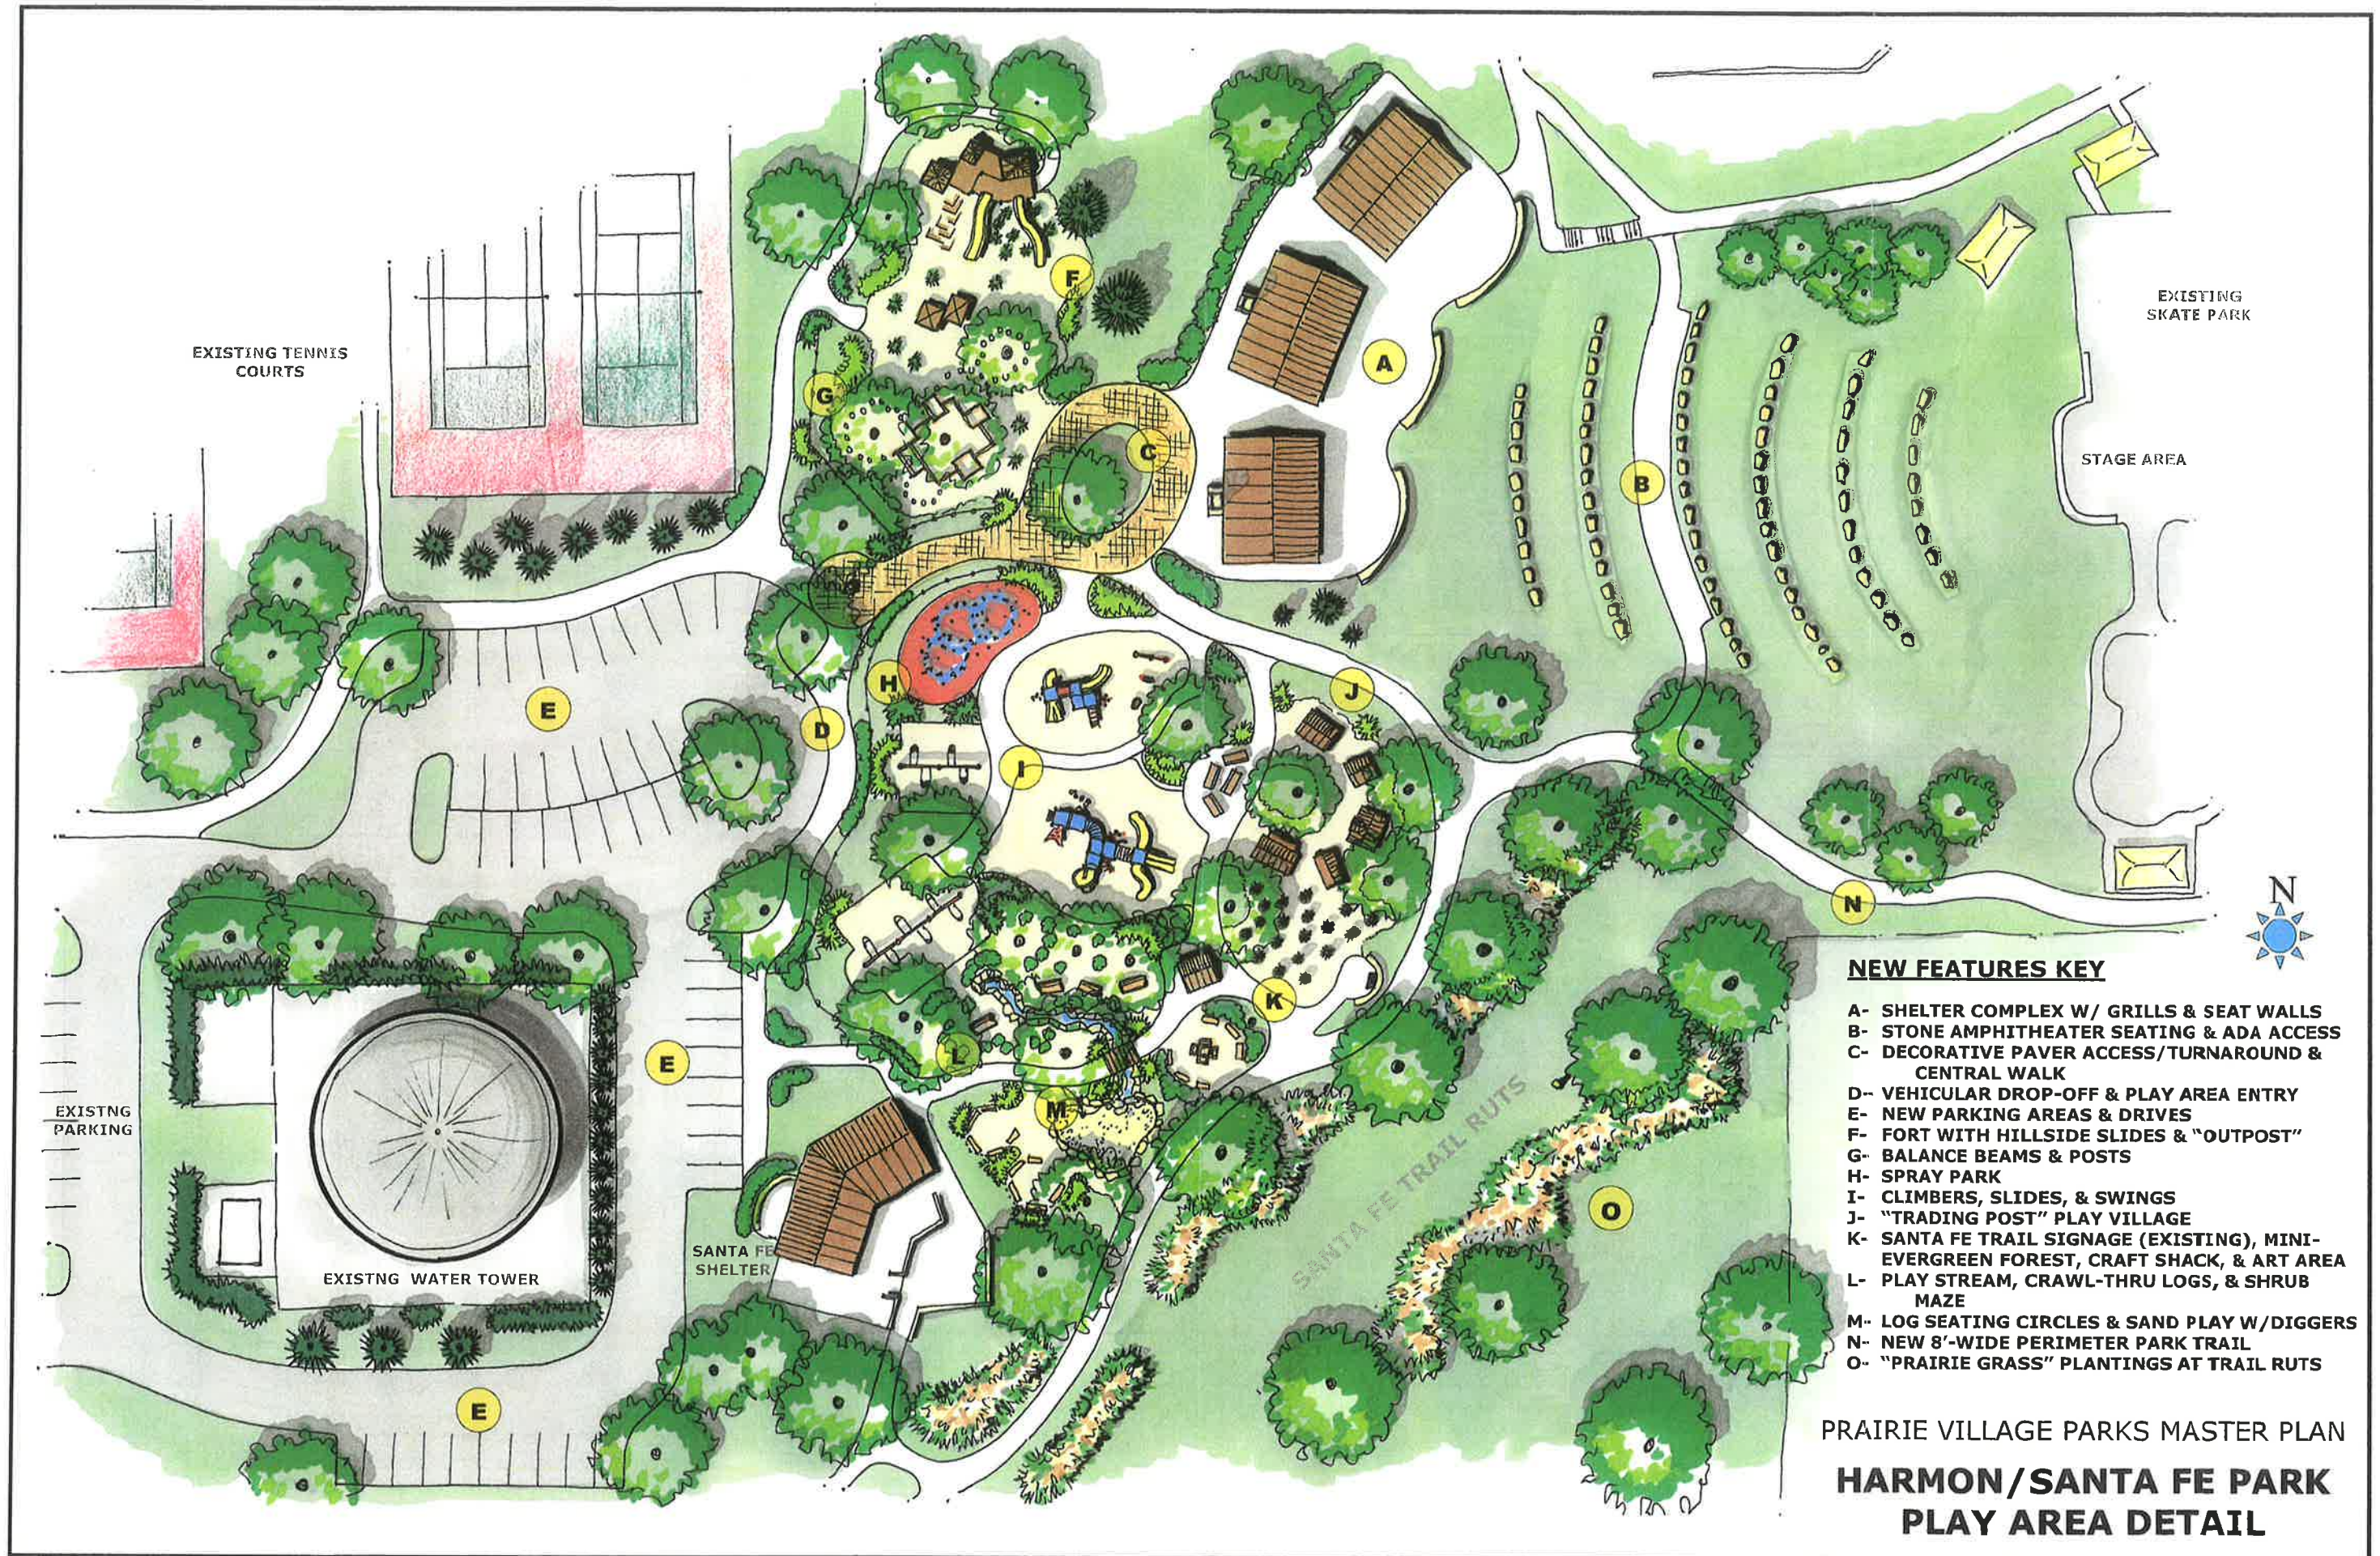

PRAIRIE VILLAGE PARKS MASTER PLAN **HARMON & SANTA FE PARKS**

**NEW FEATURES KEY**

- A- SHELTER COMPLEX W/ GRILLS & SEAT WALLS
- B- STONE AMPHITHEATER SEATING & ADA ACCESS
- C- DECORATIVE PAVER ACCESS/TURNAROUND & CENTRAL WALK
- D- VEHICULAR DROP-OFF & PLAY AREA ENTRY
- E- NEW PARKING AREAS & DRIVES
- F- FORT WITH HILLSIDE SLIDES & "OUTPOST"
- G- BALANCE BEAMS & POSTS
- H- SPRAY PARK
- I- CLIMBERS, SLIDES, & SWINGS
- J- "TRADING POST" PLAY VILLAGE
- K- SANTA FE TRAIL SIGNAGE (EXISTING), MINI- EVERGREEN FOREST, CRAFT SHACK, & ART AREA
- L- PLAY STREAM, CRAWL-THRU LOGS, & SHRUB MAZE
- M- LOG SEATING CIRCLES & SAND PLAY W/ DIGGERS
- N- NEW 8'-WIDE PERIMETER PARK TRAIL
- O- "PRAIRIE GRASS" PLANTINGS AT TRAIL RUTS

PRAIRIE VILLAGE PARKS MASTER PLAN  
**HARMON/SANTA FE PARK  
 PLAY AREA DETAIL**