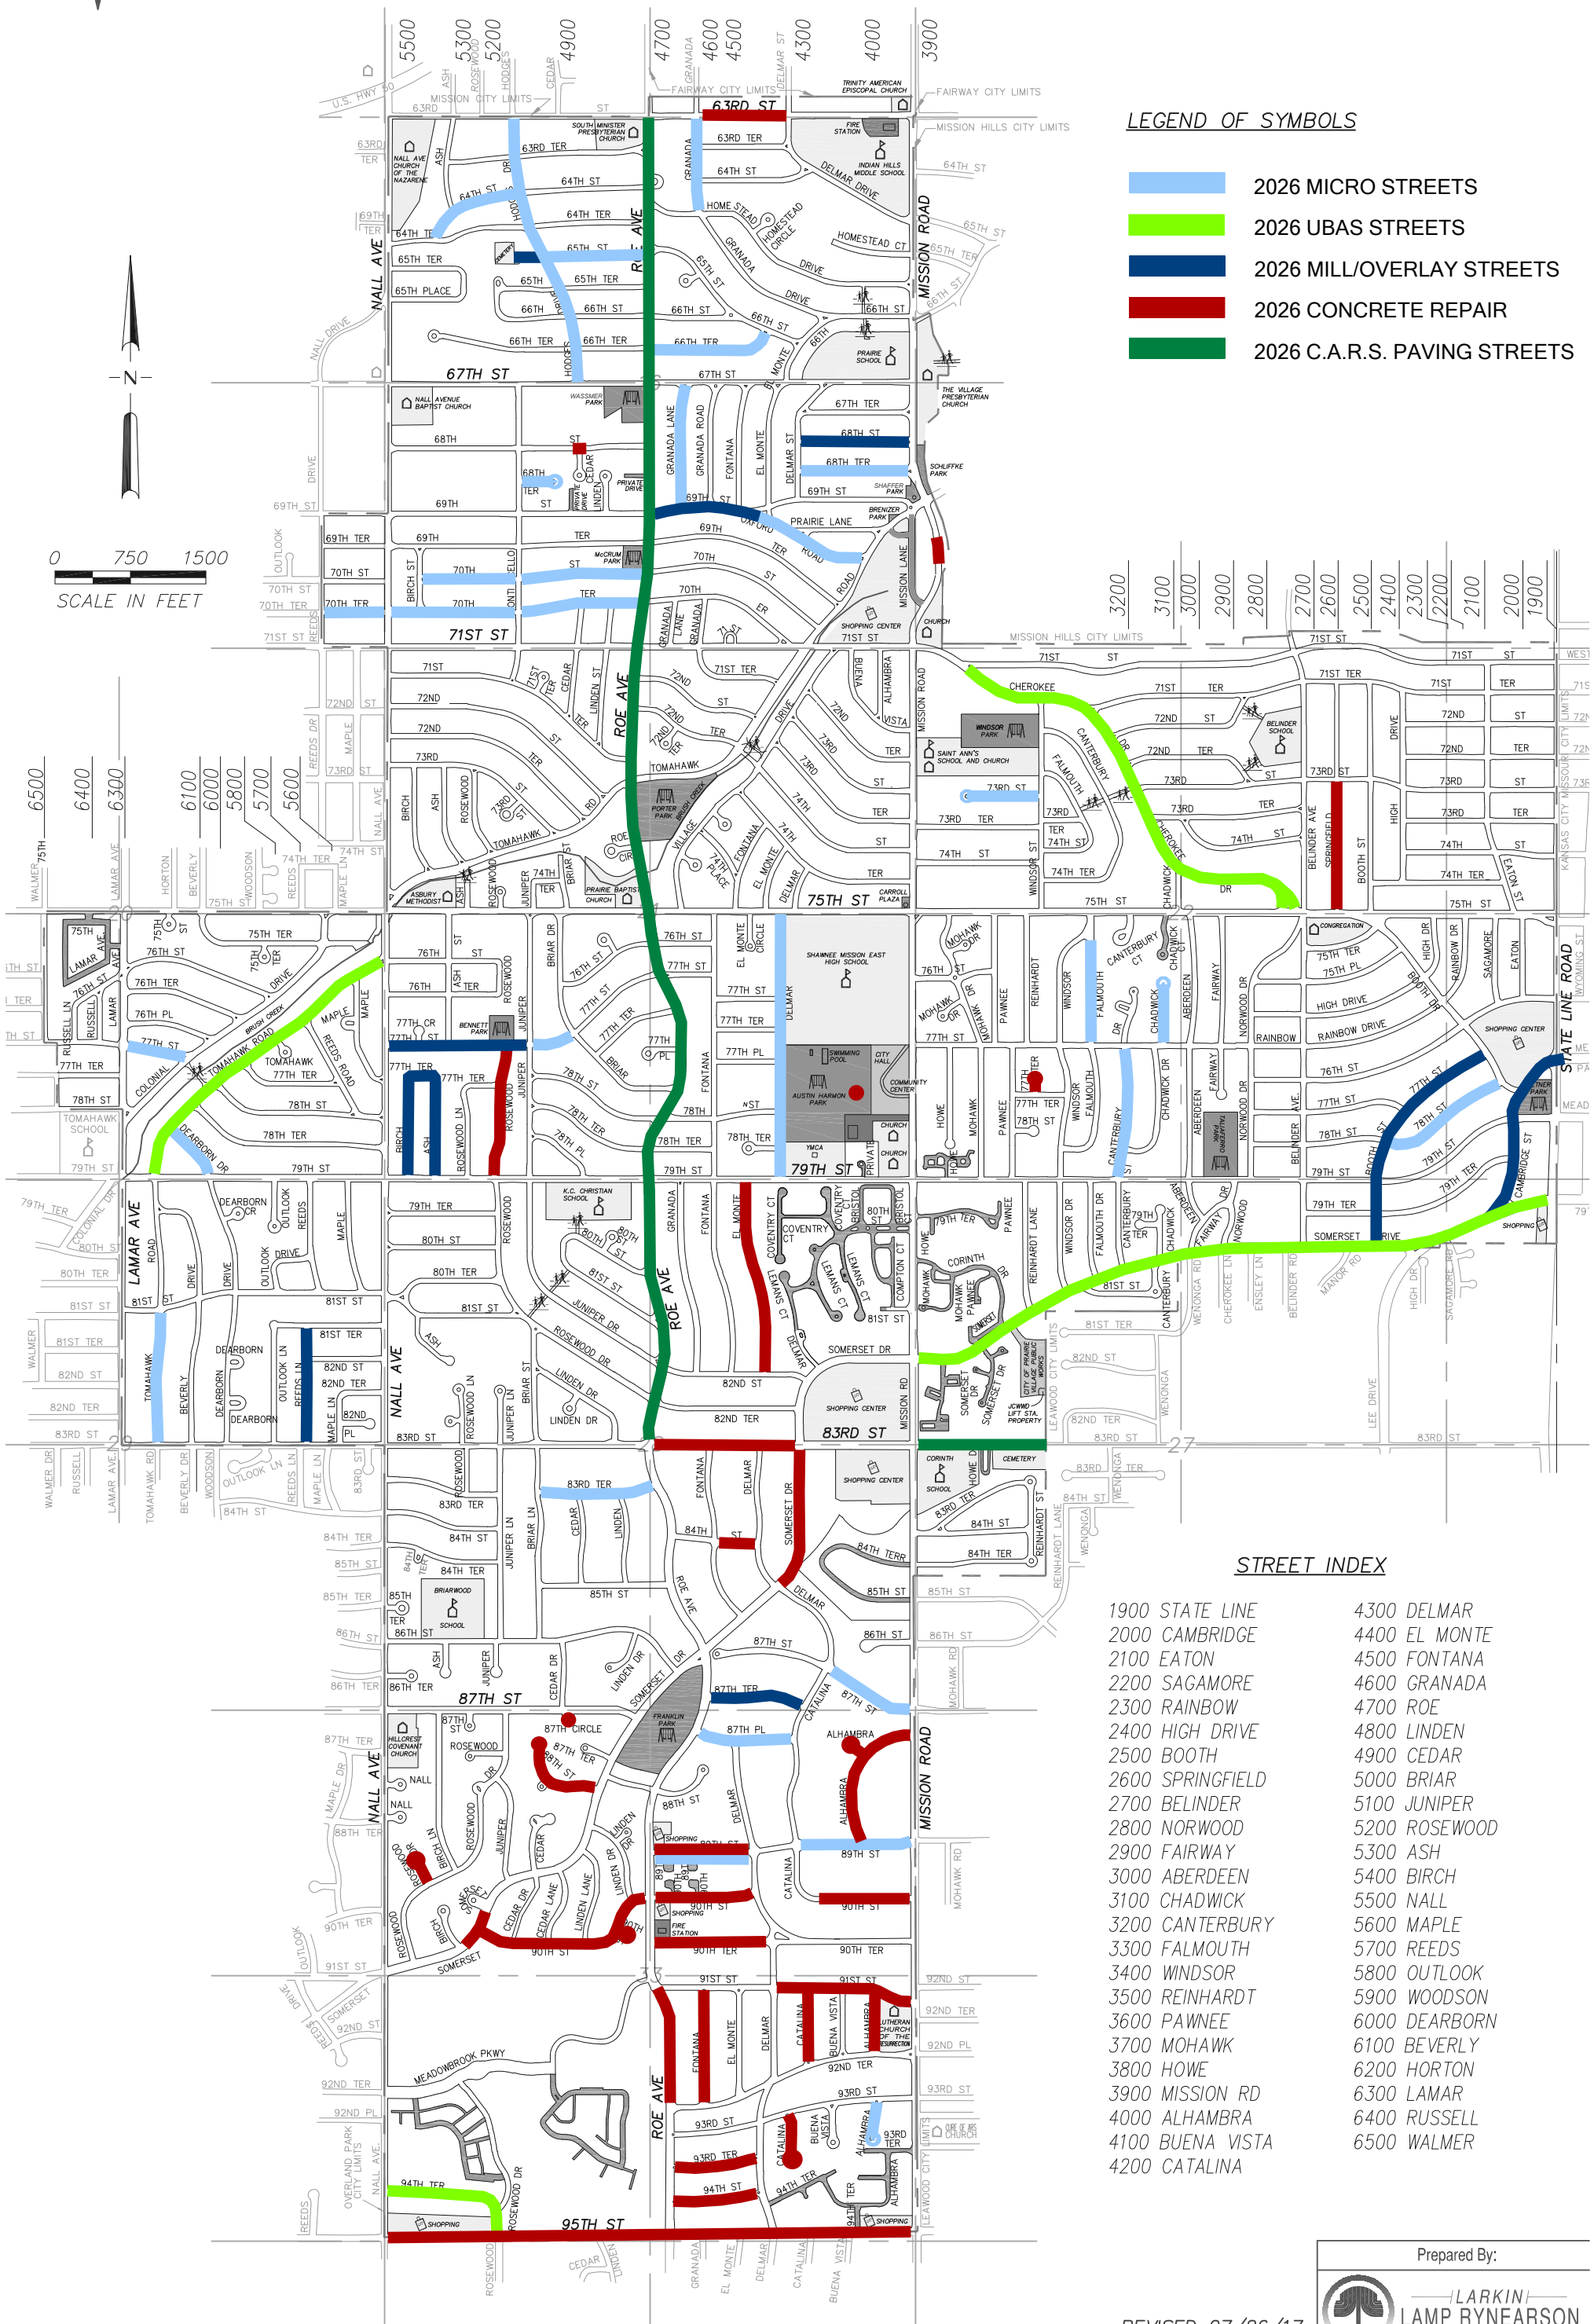

CITY OF PRAIRIE VILLAGE

Star of Kansas

LEGEND OF SYMBOLS

- 2026 MICRO STREETS
- 2026 UBAS STREETS
- 2026 MILL/OVERLAY STREETS
- 2026 CONCRETE REPAIR
- 2026 C.A.R.S. PAVING STREETS

STREET INDEX

- | | |
|------------------|---------------|
| 1900 STATE LINE | 4300 DELMAR |
| 2000 CAMBRIDGE | 4400 EL MONTE |
| 2100 EATON | 4500 FONTANA |
| 2200 SAGAMORE | 4600 GRANADA |
| 2300 RAINBOW | 4700 ROE |
| 2400 HIGH DRIVE | 4800 LINDEN |
| 2500 BOOTH | 4900 CEDAR |
| 2600 SPRINGFIELD | 5000 BRIAR |
| 2700 BELINDER | 5100 JUNIPER |
| 2800 NORWOOD | 5200 ROSEWOOD |
| 2900 FAIRWAY | 5300 ASH |
| 3000 ABERDEEN | 5400 BIRCH |
| 3100 CHADWICK | 5500 NALL |
| 3200 CANTERBURY | 5600 MAPLE |
| 3300 FALMOUTH | 5700 REEDS |
| 3400 WINDSOR | 5800 OUTLOOK |
| 3500 REINHARDT | 5900 WOODSON |
| 3600 PAWNEE | 6000 DEARBORN |
| 3700 MOHAWK | 6100 BEVERLY |
| 3800 HOWE | 6200 HORTON |
| 3900 MISSION RD | 6300 LAMAR |
| 4000 ALHAMBRA | 6400 RUSSELL |
| 4100 BUENA VISTA | 6500 WALMER |
| 4200 CATALINA | |

Prepared By:

REVISED 07/26/17